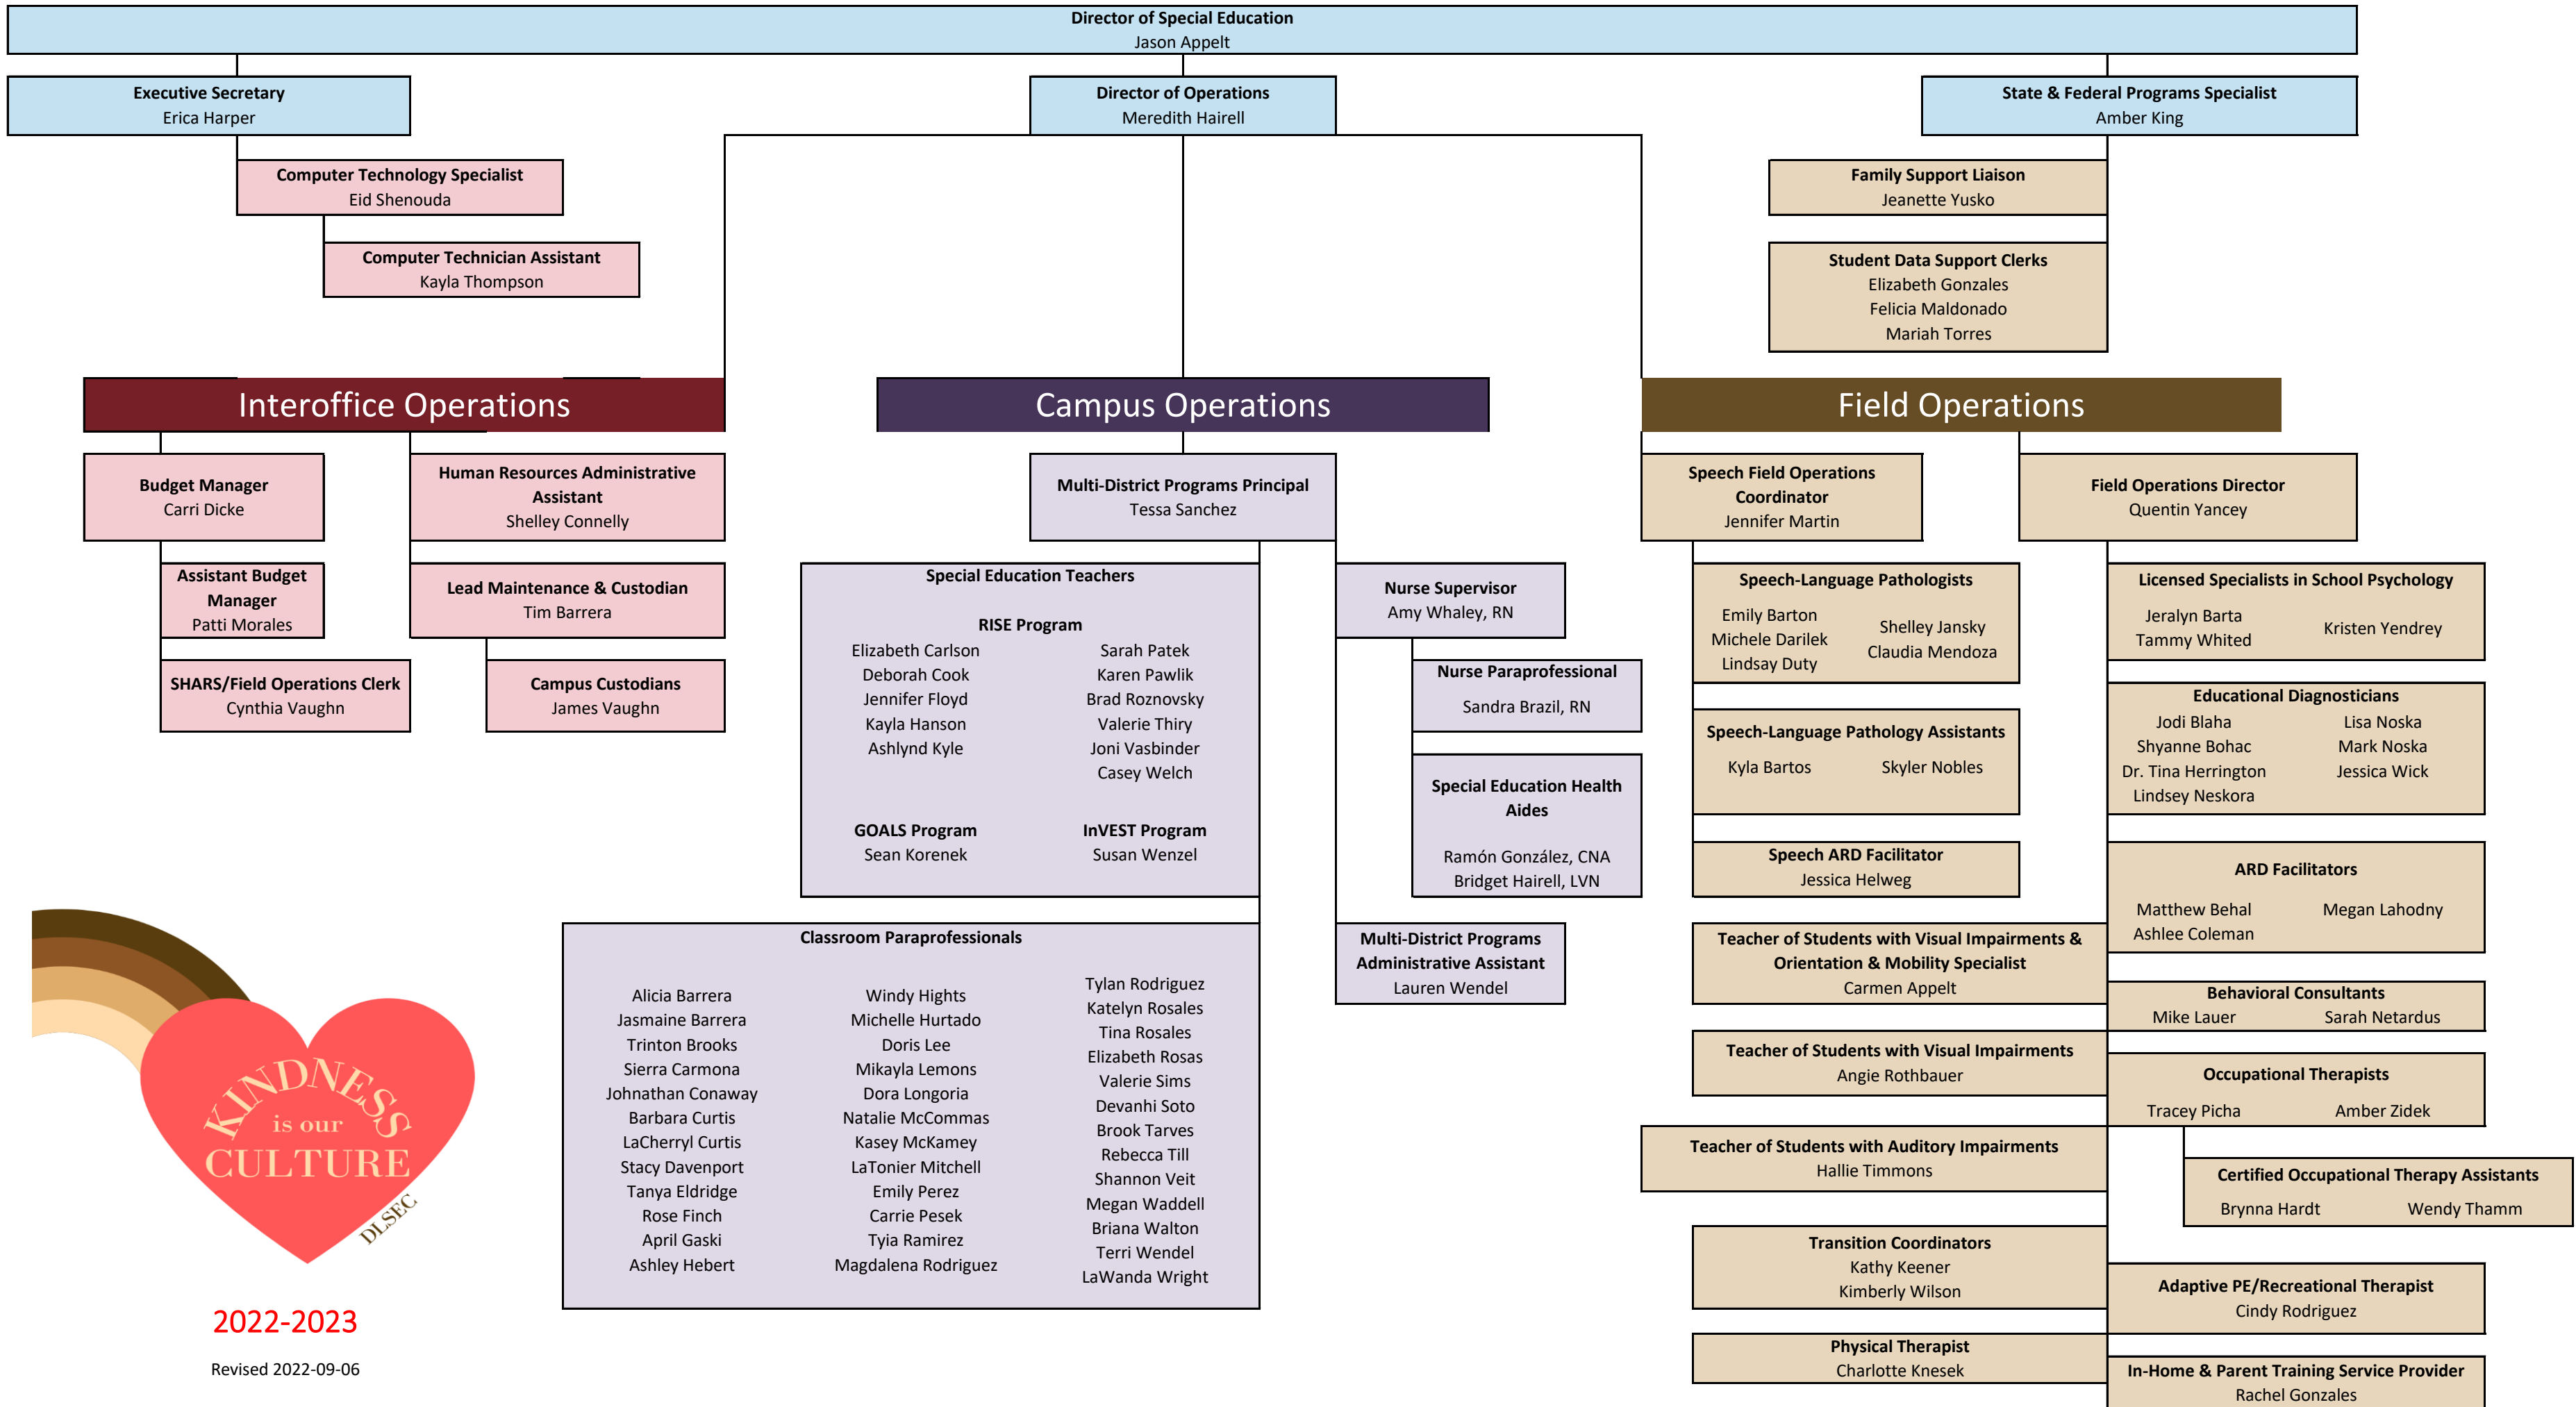

# DeWitt-Lavaca Special Education Cooperative Organizational Structure

**Shared Services Arrangement Management Board of Superintendents**  
 Yoakum (FA), Ezzell, Hallettsville, Moulton, Nordheim, Shiner, Sweet Home, Vysehrad, Yorktown

2022-2023

Revised 2022-09-06