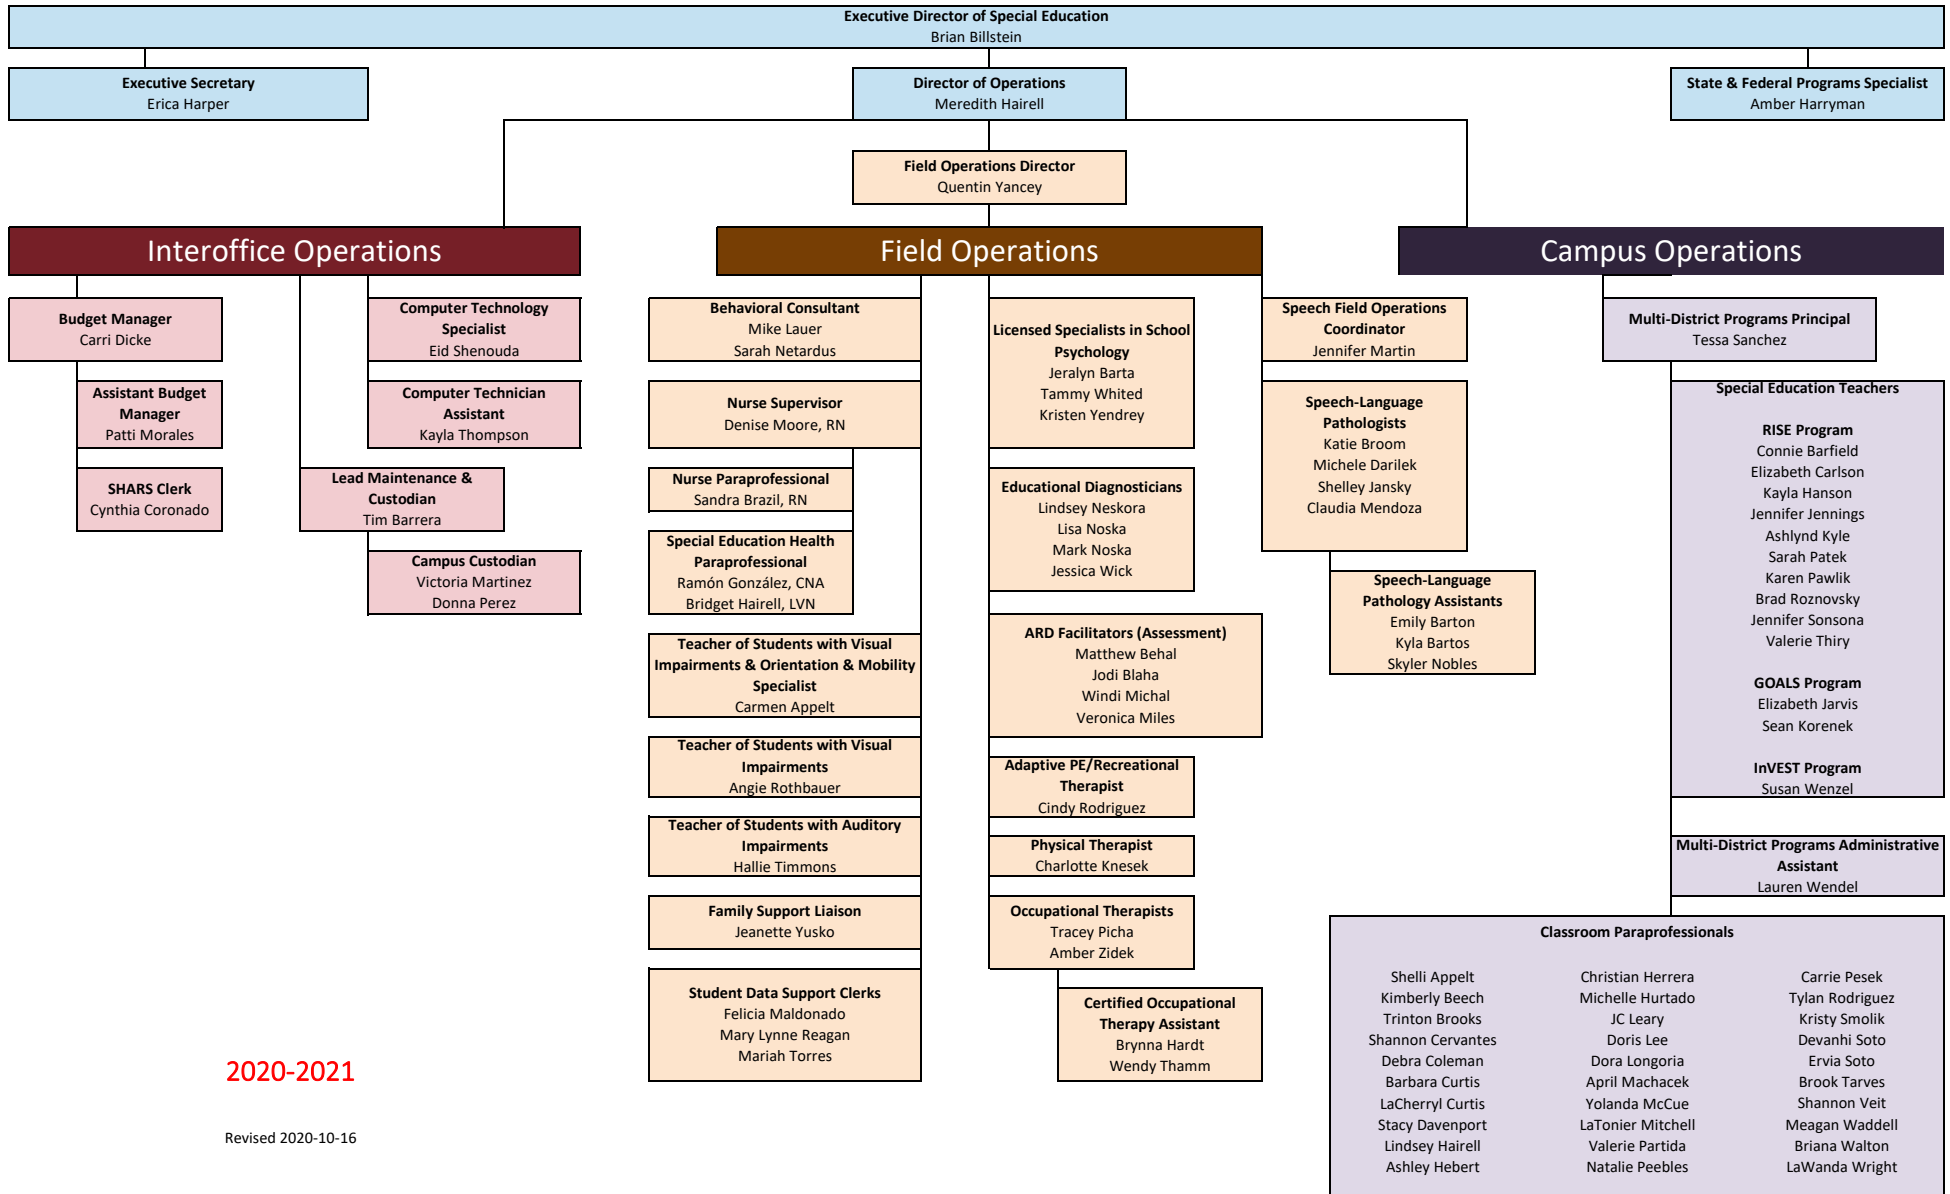

# DeWitt-Lavaca Special Education Cooperative Organizational Structure

Shared Services Arrangement Management Board of Superintendents  
 Yoakum (FA), Ezzell, Hallettsville, Moulton, Nordheim, Shiner, Sweet Home, Vysehrad, Yorktown